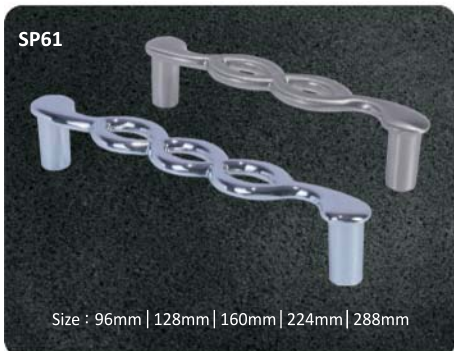

# Shree Sainath Metal Ind.

Email : [info@shreesainathmetalind.com](mailto:info@shreesainathmetalind.com) Web : [www.shreesainathmetalind.com](http://www.shreesainathmetalind.com)

SP76

Size : 96mm | 128mm | 160mm | 224mm

SP77

Size : 96mm | 128mm | 160mm | 224mm | 288mm

SP78

Size : 96mm | 128mm | 160mm

SP80

Size : 64mm | 96mm | 128mm | 160mm | 224mm

SP81

Size : 96mm | 128mm | 160mm

SP82

Size : 96mm | 128mm | 160mm | 224mm | 288mm

SP83

Size : 96mm | 160mm | 224mm | 288mm

SP84

Size : 96mm | 128mm | 160mm | 224mm | 288mm

SP86

Size : 96mm | 160mm | 224mm | 288mm

SP87

Size : 96mm | 128mm | 160mm | 224mm

SP88

Size : 96mm | 128mm | 160mm | 224mm

SP89

Size : 96mm | 128mm | 160mm | 224mm